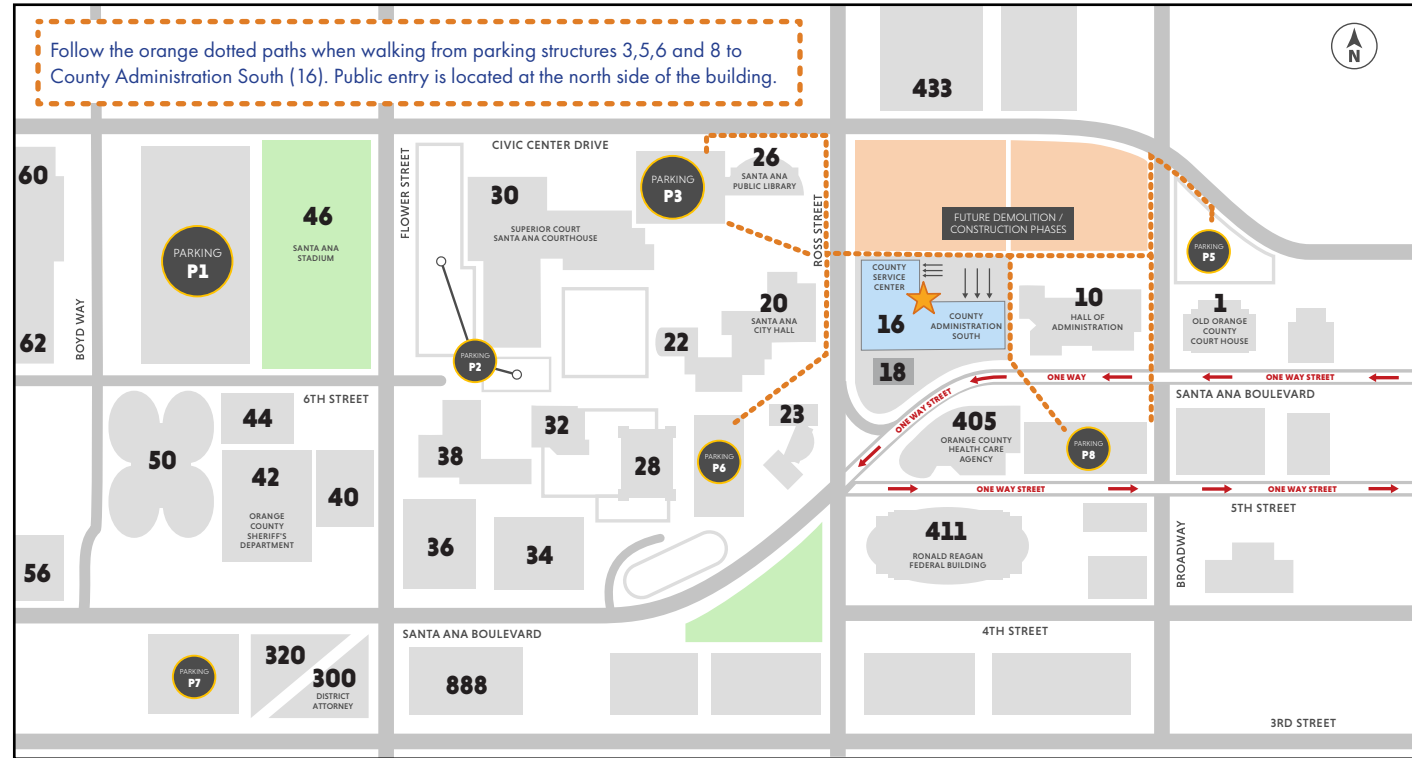

OC CIVIC CENTER - FACILITIES LIST & PARKING INFORMATION

REV.090619

Buildings Listed by Number

Government Facility Legend		
	County	City
1	Old County Courthouse	211 West Santa Ana Blvd.
10	Hall of Administration	333 West Santa Ana Blvd.
16	County Administration South (CAS)	601 North Ross Street
18	County Conference Center	425 West Santa Ana Blvd.
20	Santa Ana City Hall	20 Civic Center Plaza
22	Santa Ana City Council Chambers	22 Civic Center Plaza
23	Appellate Court	23 Civic Center Plaza
26	Santa Ana City Library	26 Civic Center Plaza
28	State Building	28 Civic Center Plaza
30	Superior Court - Central Justice Center	700 Civic Center Drive W.
32	County Law Library	515 North Flower Street
34	Federal Building	34 Civic Center Plaza
36	Superior Court Annex	36 Civic Center Plaza
38	Central Utility Facility	525 North Flower Street
40	County Sheriff's Department HQ	550 North Flower Street
42	County Mens Jail	550 North Flower Street
44	County Womens Jail	550 North Flower Street
46	Santa Ana City Stadium (Eddie West Field)	46 Civic Center Plaza
50	County Jail Intake and Release Center	550 North Flower Street
56	County Coroner (Sheriff-Coroner)	1071 W. Santa Ana Blvd.

60	City of Santa Ana Police Administration	60 Civic Center Drive
62	Santa Ana City Jail	62 Civic Center Drive
300	Osborne Building District Attorney - Main Offices	300 North Flower Street
320	Sheriff Forensic Science Service	320 North Flower Street
405	Health Care Agency HQ	405 West Fifth Street
411	Ronald Reagan Federal Courthouse	411 West Fourth Street
433	OC Archives	433 Civic Center Dr. W.
888	Santa Ana Parks, Recreation & Community Services Agency	888 W. Santa Ana Blvd.

Parking P1	Parking P2	Parking P3	Parking P5	Parking P6	Parking P7	Parking P8
Stadium Parking Structure	Superblock	Courthouse – Library Parking Structure	Historic Courthouse Metered Surface Parking Lot	Appellate Court Parking Structure #19	Twin Towers Parking Structure	Transit Tower Parking Structure
1020 Civic Center Drive Santa Ana, CA 92703	West 6th Street @ N. Flower St. Santa Ana Blvd. Santa Ana, CA 92701	690 W. Civic Center Dr. Santa Ana, CA 92701	Civic Center Dr. @ Broadway, Enter-Exit @ Civic Center Dr. Santa Ana, CA 92701	Automated Entry/Exit @ Parton & Santa Ana Blvd. 601 W. Santa Ana Blvd. Santa Ana, CA 92701	1002 W. Santa Ana Blvd. Santa Ana, CA 92703	301 W. 5th Street Santa Ana, CA 92701
RATES: $0.50 each 15 minutes or any portion thereof $15.00 Maximum Daily Rate	RATES: $1.00 each 15 minutes or any portion thereof $20.00 Maximum Daily Rate	RATES: $1.00 each 15 minutes or any portion thereof $20.00 Maximum Daily Rate	RATES: $0.05 = 2 minutes $0.10 = 4 minutes $0.25 = 10 minutes $1.00 = 40 minutes $1.50 = 60 minutes	RATES: $1.00 each 15 minutes or any portion thereof $20.00 Maximum Daily Rate	RATES: $1.00 each 15 minutes or any portion thereof $20.00 Maximum Daily Rate	RATES: $1.00 each 15 minutes or any portion thereof $20.00 Maximum Daily Rate
HOURS: Cashiers On Duty 24/7/365 PLUS Automated Credit Card @ All Exit Lanes PLUS Pay-On-Foot 24/7/365	HOURS: Cashiers On Duty: 6:30 am-11:30 pm Mon-Fri | 9 am-5:30 pm Sat PLUS Automated Credit Card @ All Lanes PLUS Pay-On-Foot @ P6 24/7/365	HOURS: Cashiers On Duty: 5:30 am-12:30 am Mon-Fri 7 am-6:30 pm Sat 11:30 am-4:30 pm Sun Closed to Public on Major Holidays	HOURS: 8 am-10:00 pm Mon-Sat Pay by Credit Card or by Coin at Meter 2-hour maximum limit per stay	HOURS: PLUS Automated Credit Card @ All Lanes PLUS Pay-On-Foot Alternate Exit @ P2	HOURS: Cashiers On Duty: 6 am-8 pm Mon-Fri PLUS Automated Credit Card @ Exit Lanes 24/7/365 PLUS Pay-On-Foot	HOURS: Cashiers On Duty: 7 am-7 pm Mon-Fri Closed nights and weekends Closed to Public on Major Holidays